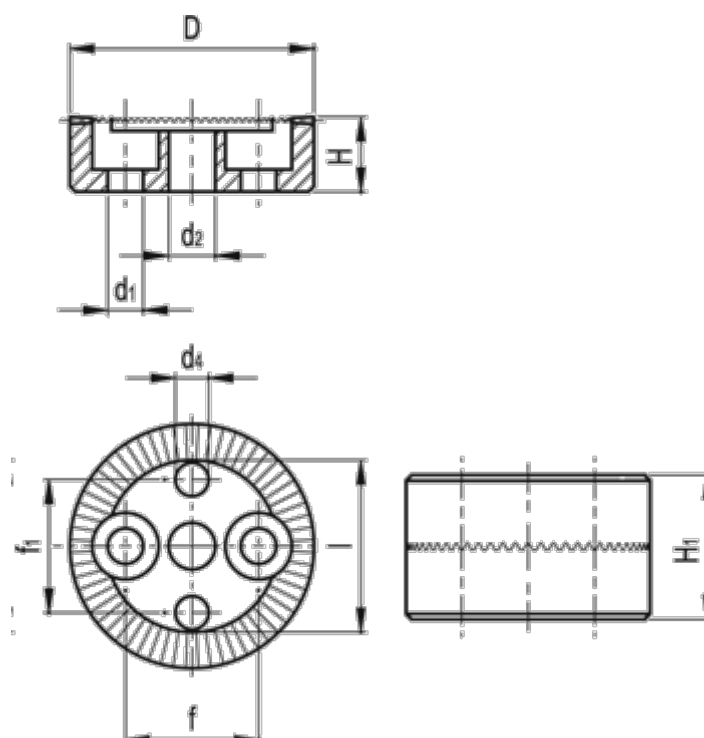

Article number: 206555380

Description: E+G Serrated locking plate
GN 187.4-40-60-B-NI

Measures

D	= 40	l	= 30.0
d	= M8	Number of teeth	= 60
d1	= 6.3	Weight (g)	= 84
d4 H11	= 6		
f	= 23		
f1	= 23		
H +/-0.9	= 11.5		
H1	= 23		